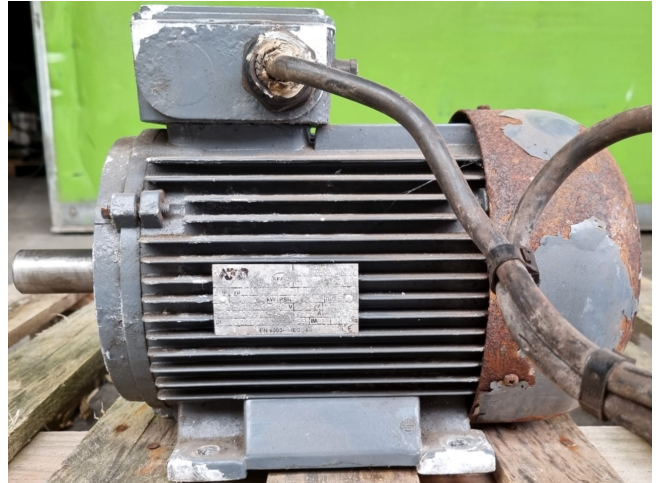

# ATB YA 160L/4H-12

## Specifications

Brand	ATB
Type	YA 160L/4H-12
kW	22
RPM	1440
Size & Weight	480x220x260 mm (LxWxH)
50 Hz / 60 Hz	50 Hz/60 Hz
Stock	1

### Used ATB YA 160L/4H-12

Used ATB YA 160L/4H-12 electric motor with the following specifications: 22 kW - 1440 RPM. Dimensions: 480x220x260 mm (LxWxH).